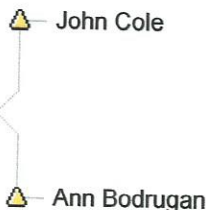

### William Knight Cole

**B:** 1357  
Devonshire, [parish], [county],  
England

**D:** 1415  
Devonshire, [parish], [county],  
England

Edit this Person

Contact Submitters

Bookmark this Person

My Bookmarks

Living Cole